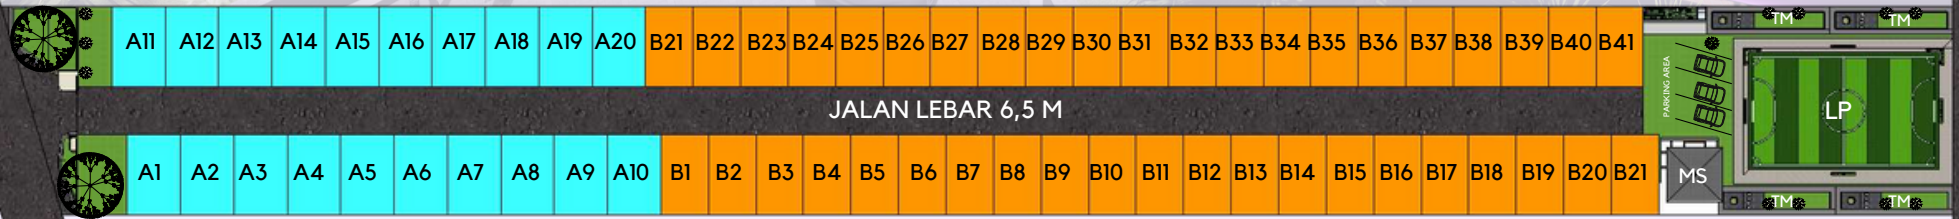

BP
Royal 2
Residence

BP Royal 2 Residence

START FROM
Rp **575** JT

TYPE 80/80

BP
Royal 2
Residence

START FROM
Rp **299**JT

TYPE 45/72

ONE GATE SYSTEM

ACCES ROAD up to 7 METERS

PUBLIC FACILITIES

- MOSQUE
- FOOTBALL FIELD

MASTERPLAN

SITE PLAN

Skala 1:100

- A1-A20 TYPE 80/80
- B1-B42 TYPE 45/72
- FASSUM